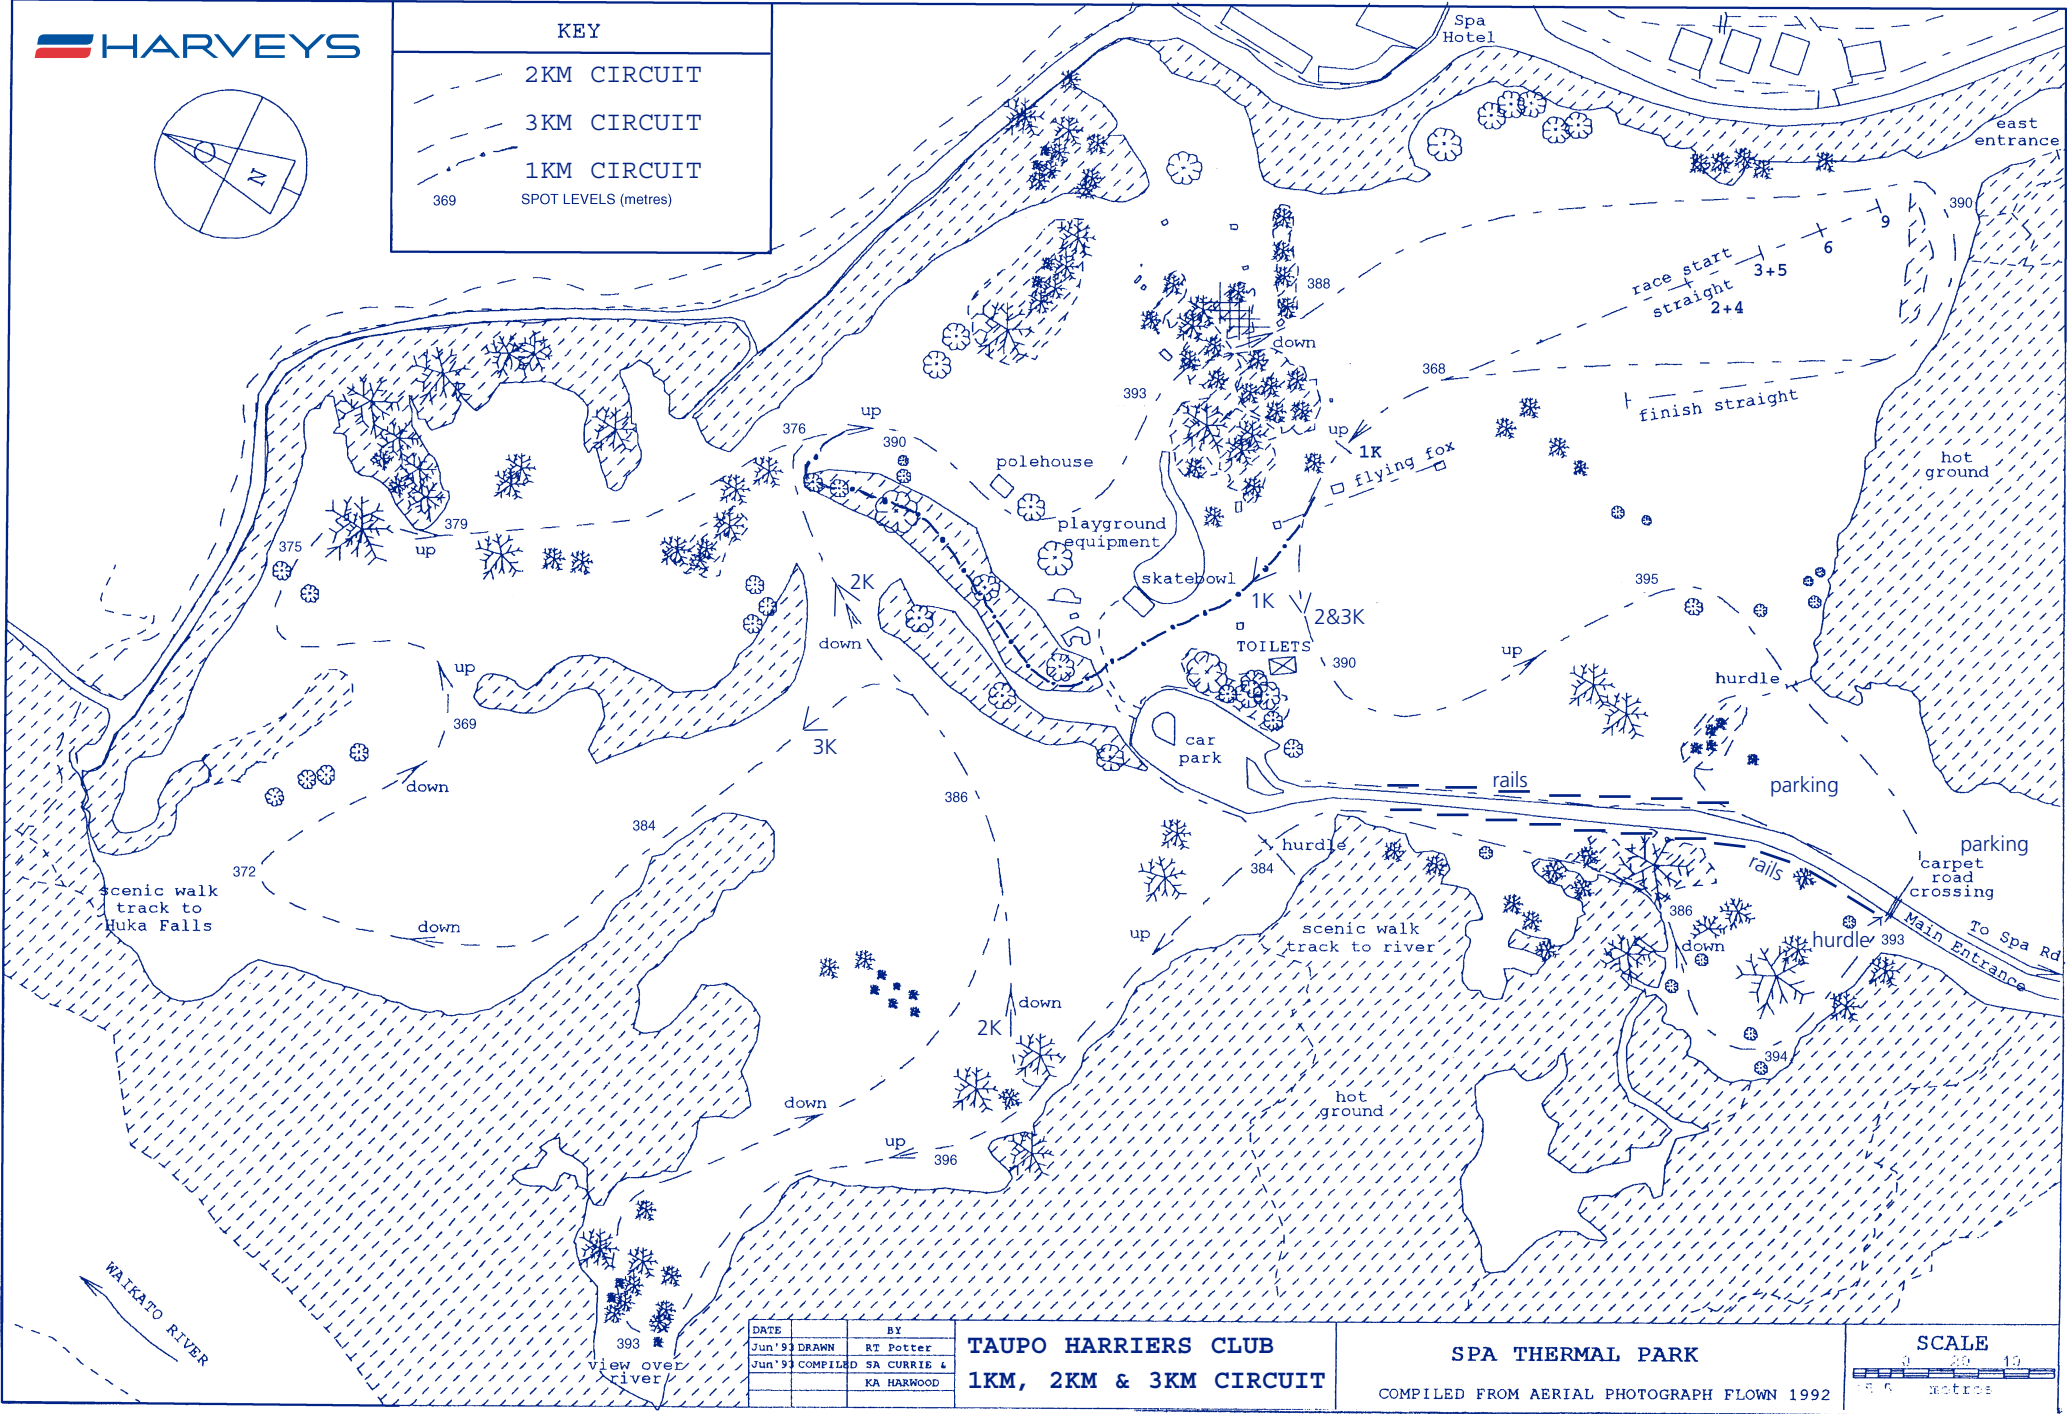

KEY	
	2KM CIRCUIT
	3KM CIRCUIT
	1KM CIRCUIT
369	SPOT LEVELS (metres)

DATE	BY
Jun'93	DRAWN RT Potter
Jun'93	COMPILED SA CURRIE & KA HARMOOD

TAUPO HARRIERS CLUB
1KM, 2KM & 3KM CIRCUIT

SPA THERMAL PARK
 COMPILED FROM AERIAL PHOTOGRAPH FLOWN 1992